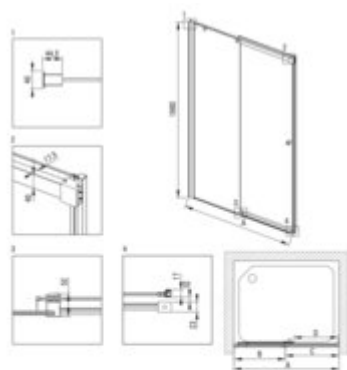

KERRIA PLUS Shower doors

Product code: KTSP014P
EAN: 5907650820376
Color: chrome
Warranty [years]: 5

Shower door

Finish	chrome
Width [mm]	1400
Height [mm]	2000
Glass finish	transparent
Glass thickness [mm]	6
Active cover installation	yes
	to be completed with KTS walk-in
Masking of assembly elements	yes
Profiles levelling the curvature of the walls	yes
Holders	with safety
Tempered glass TOTAL WHITE	yes
Reversible doors	yes
Silent closing	yes
Installation without shower tray possible	yes
possibility to cut the upper guide and threshold strip	yes
Showe cabin	
Side dimension [mm]	1410

Features:

- Hydrophobic Active-Cover coating that makes it easier for water to run off the glass
- Covering of assembly elements
- TOTALWHITE transparent glass
- Profiles levelling the curvature of the walls
- Safe and durable tempered glass
- Dedicated cleaning agent, safe for cleaned surfaces
- Dedicated to Active Cover surfaces
- Reversible door that allows the cabin to be mounted on the right or left side
- The profile system makes it possible to reduce the curvature of the walls
- Only the best materials, the quality of which has been confirmed by laboratory tests
- Resistance to impacts, chemicals and stains in accordance with PN-EN 14428+A1:2008 norm, c
- The shower enclosure can be installed directly on tiles or on Correo (KQR) granite shower trays as well as Kerria Plus (KTS) and Silia (KSKA) acrylic shower trays.