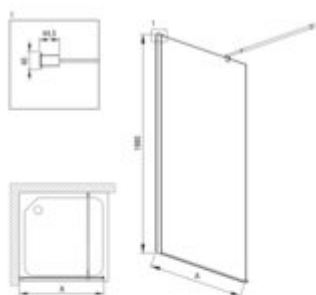

## Shower wall / walk-in, Kerria Plus system

**Product code:** KTS\_N37P

**EAN:** 5907650810629

**Color:** nero

**Warranty [years]:** 5

Model	Size (mm)	A (mm)
670_K37P	800x1980	200x1710
670_K37P	900x1980	200x1710
670_K37P	1000x1980	200x1710
670_K37P	1100x1980	200x1710
670_K37P	1200x1980	200x1710
670_K37P	1300x1980	200x1710
670_K37P	1400x1980	200x1710

Finish	nero
Width [mm]	700
Height [mm]	2000
Glass finish	transparent
Glass thickness [mm]	6
Active cover	yes
installation	to be completed with KTS doors , to be completed with KTS walk-in , possibility of assembly with a KTS movable panel
Side dimension [mm]	670
Adjustment range from [mm]	700
Adjustment range up to [mm]	1200
Masking of assembly elements	yes
Profiles levelling the curvature of the walls	yes
Railings	adjustable stiffening the cabin
Tempered glass TOTAL WHITE	yes
Installation without shower tray possible	yes