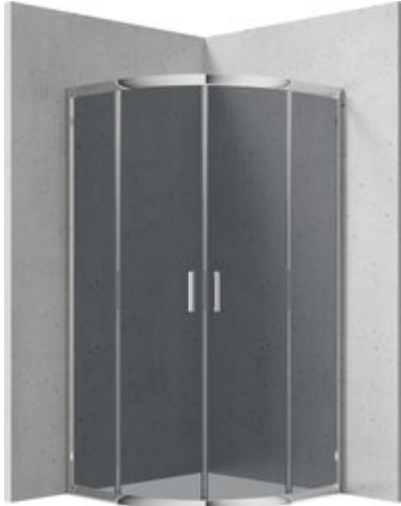

FUNKIA
Shower cabin, half round

Product code: KYP_452K
EAN: 5908212066683
Color: chrome
Warranty [years]: 5

Model	Size	A (mm)	B (mm)	C (mm)	D (mm)
KYP 452K	800x800	795	795	219	425
KYP 452K	800x900	800	800	242	520

Finish	chrome
Shape	half round
Width [mm]	800
Length [mm]	800
Height [mm]	1850
Glass finish	graphite
Glass thickness [mm]	5
Side dimension [mm]	795
arc radius [mm]	550
Adjustment range from [mm]	-10
Masking of assembly elements	yes
Profiles levelling the curvature of the walls	yes
Silent closing	yes
Installation without shower tray possible	yes
Detachable lower rollers	yes

Features:

- Only the best materials, the quality of which has been confirmed by laboratory tests
- Safe and durable tempered glass
- Bottom rollers allow for the door detachment and easier product care
- Covering of assembly elements
- Possibility to install the cabin without a shower tray, directly on the tiles
- Dedicated cleaning agent, safe for cleaned surfaces
- Profiles leveling the curvature of the walls
- Resistance to impacts, chemicals and stains in accordance with PN-EN 14428+A1:2008 norm, c
- Enclosure sold without the tray