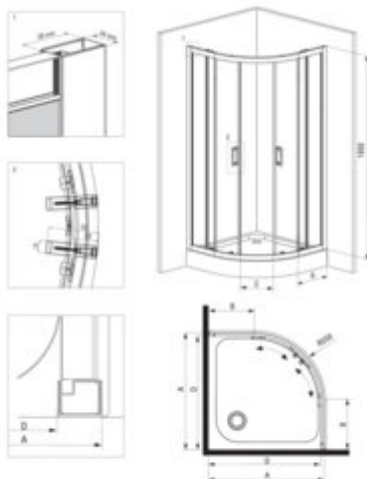

FUNKIA
Shower cabin, half round

Product code: KYP_452K
EAN: 5908212066683
Color: chrome
Warranty [years]: 5

Model	Size	A (mm)	B (mm)	C (mm)	D (mm)
KYP 452K	800x800	795	795	219	425
KYP 452K	800x900	800	800	242	520

Finish	chrome
Shape	half round
Width [mm]	800
Length [mm]	800
Height [mm]	1850
Glass finish	graphite
Glass thickness [mm]	5
Side dimension [mm]	795
arc radius [mm]	550
Adjustment range from [mm]	-10
Masking of assembly elements	yes
Profiles levelling the curvature of the walls	yes
Silent closing	yes
Installation without shower tray possible	yes
Detachable lower rollers	yes

Features:

- Only the best materials, the quality of which has been confirmed by laboratory tests
- Safe and durable tempered glass
- Bottom rollers allow for the door detachment and easier product care
- Covering of assembly elements
- Possibility to install the cabin without a shower tray, directly on the tiles
- Dedicated cleaning agent, safe for cleaned surfaces
- Profiles leveling the curvature of the walls
- Resistance to impacts, chemicals and stains in accordance with PN-EN 14428+A1:2008 norm, c
- Enclosure sold without the tray