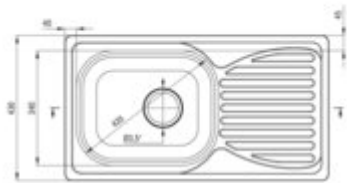

DOPPIO

Steel sink with tap, 1-bowl with drainer

Product code: ZENB0113

EAN: 5908212074831

Color: satin

Warranty [years]: 2

Sink

Finish	satin
Surface type	satin, brushed
Material	steel 201
Installation method	inset
Number of bowls	1
Minimum cabinet width [mm]	500
Width [mm]	430
Length [mm]	780
Height [mm]	160
Bowl depth [mm]	160
Cut-out Length [mm]	760
Cut-out Width [mm]	410
Reversible	yes
Equipped with accessories	yes
Drain diameter	3.5"
Antibacterial	yes
Additional features	mixer included

Sink waste kit

Finish	steel
Plug type	manual
Low siphon/ Space saver	yes
possibility to connect a dishwasher/ washing machine	yes

Mixer

Finish	chrome
Mixer type	single-handle, mixer
Installation method	standing
Flow class [l/min]	A <= 15 (9.1 - 15)
Acoustic group [dB]	II (20 < x <= 30)

Mixer cartridge

Ceramic cartridge size	35 mm
------------------------	-------

Spout

Spout type	swivel
Mixer spout range [mm]	180

Aerator

Aerator type	honeycomb
Aerator size	M22

Connecting hose

Length [mm]	350
Installation thread	3/8"
Connection thread	M10

Features:

- High-strength stainless steel
- The sink is equipped with fittings with a connection to the dishwasher
- Natural antiseptic properties of steel
- Dedicated cleaning agent, safe for cleaned surfaces
- Reversible steel sink - install with the bowl on the left or right side
- 45 cm connection hoses included
- The mixer is equipped with a stream aerator