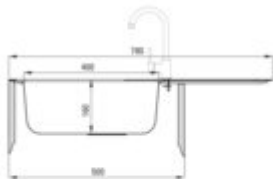

DOPPIO

Steel sink with tap, 1-bowl with drainer

Product code: ZENB0113

EAN: 5908212074831

Color: satin

Warranty [years]: 2

Sink

Finish	satin
Surface type	satin, brushed
Material	steel 201
Installation method	inset
Number of bowls	1
Minimum cabinet width [mm]	500
Width [mm]	430
Length [mm]	780
Height [mm]	160
Bowl depth [mm]	160
Cut-out Length [mm]	760
Cut-out Width [mm]	410
Reversible	yes
Equipped with accessories	yes
Drain diameter	3.5"
Antibacterial	yes
Additional features	mixer included

Sink waste kit

Finish	steel
Plug type	manual
Low siphon/ Space saver	yes
possibility to connect a dishwasher/ washing machine	yes

Mixer

Finish	chrome
Mixer type	single-handle, mixer
Installation method	standing
Flow class [l/min]	A <= 15 (9.1 - 15)
Acoustic group [dB]	II (20 < x <= 30)

Mixer cartridge

Ceramic cartridge size	35 mm
------------------------	-------

Spout

Spout type	swivel
Mixer spout range [mm]	180

Aerator

Aerator type	honeycomb
Aerator size	M22

Connecting hose

Length [mm]	350
Installation thread	3/8"
Connection thread	M10

Features:

- High-strength stainless steel
- The sink is equipped with fittings with a connection to the dishwasher
- Natural antiseptic properties of steel
- Dedicated cleaning agent, safe for cleaned surfaces
- Reversible steel sink - install with the bowl on the left or right side
- 45 cm connection hoses included
- The mixer is equipped with a stream aerator