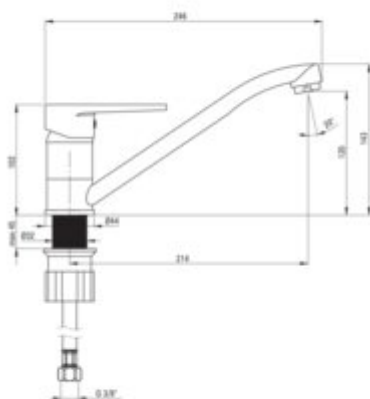

TUBO

Kitchen tap

Product code: BUT_060M

EAN: 5907650812869

Color: chrome

Warranty [years]: 7

Mixer

Finish	chrome
Material	brass
Mixer type	single-handle, mixer
Installation method	standing
Total mixer height [mm]	143
Flow class [l/min]	A <= 15 (9.1 - 15)
Acoustic group [dB]	I (x <= 20)

Mixer cartridge

Ceramic cartridge size	35 mm
------------------------	-------

Spout

Spout type	swivel
Mixer spout range [mm]	214
Material	stainless steel

Aerator

Aerator type	honeycomb
Aerator size	M24

Connecting hose

Length [mm]	600
Installation thread	3/8"
Connection thread	M10

Features:

- Only the best materials, the quality of which has been confirmed by laboratory tests
- The mixer is equipped with a stream aerator
- 45 cm connection hoses included
- The mounting sleeve facilitates the installation of the mixer
- The mixer body is made of the highest quality brass
- Cleaning agent for fixtures in all colors available