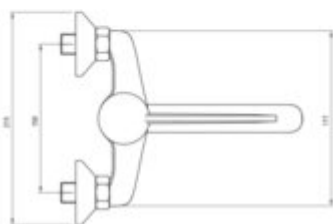

JOKO

Washbasin tap, wall-mounted

Product code: BOJ_050C

EAN: 5908212028643

Color: chrome

Warranty [years]: 5

Mixer

Material	brass
Mixer type	single-handle, mixer
Installation method	wall-mounted
Flow class [l/min]	A <= 15 (9.1 - 15)
Acoustic group [dB]	I (x <= 20)
Clinic lever	yes

Mixer cartridge

Ceramic cartridge size	40 mm
------------------------	-------

Spout

Mixer spout range [mm]	212
Material	steel 304

Aerator

Aerator type	honeycomb
Aerator size	M24

Features:

- Cleaning agent for fixtures in all colors available