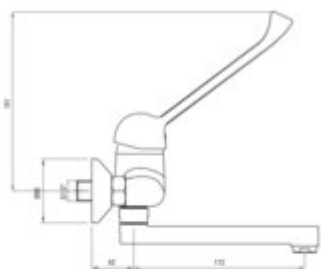

JOKO

Washbasin tap, wall-mounted

Product code: BOJ_050C

EAN: 5908212028643

Color: chrome

Warranty [years]: 5

Mixer

Material	brass
Mixer type	single-handle, mixer
Installation method	wall-mounted
Flow class [l/min]	A <= 15 (9.1 - 15)
Acoustic group [dB]	I (x <= 20)
Clinic lever	yes

Mixer cartridge

Ceramic cartridge size	40 mm
------------------------	-------

Spout

Mixer spout range [mm]	212
Material	steel 304

Aerator

Aerator type	honeycomb
Aerator size	M24

Features:

- Cleaning agent for fixtures in all colors available