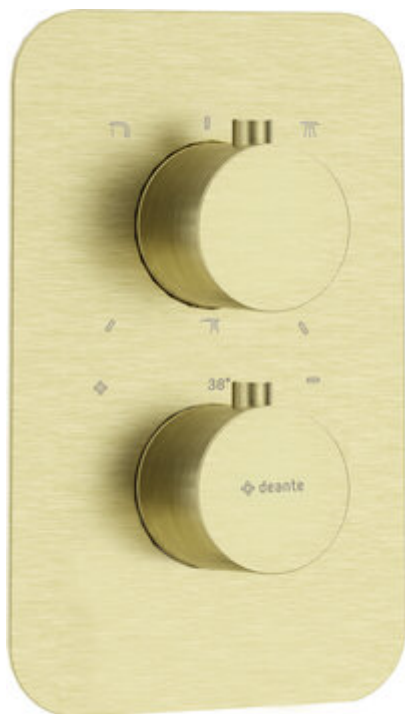

## External element, for thermostatic BOX

**Product code:** BXY\_REBT

**EAN:** 5907650832348

**Color:** brushed gold

**Warranty [years]:** 2

Finish	brushed gold
Mixer type	Concealed BOX
Installation method	concealed

### Features:

- Convenient installation - you can install the BOX now and choose external elements at any
- Timelessness and unlimited creative possibilities
- Complementarity and comprehensiveness of the offer
- The best materials guarantee durability and reliability of the product
- Innovative and easy to maintain brushed gold coating
- Only the best materials, the quality of which has been confirmed by laboratory tests
- Flush-mounted installation ensures the aesthetics of the bathroom
- Cleaning agent for fixtures in all colors available
- Note: Thermostatic box sold separately
- Coating applied using the PVD method