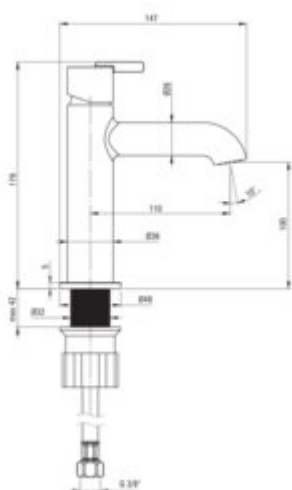

SILIA

Washbasin tap

Product code: BQS_N20M

EAN: 5907650818083

Color: nero

Warranty [years]: 7

Mixer

Finish	nero
Material	brass
Mixer type	single-handle, mixer
Installation method	standing
Total mixer height [mm]	179
Flow class [l/min]	Z - 4-9 l/min
Acoustic group [dB]	I (x <= 20)

Mixer cartridge

Ceramic cartridge size	25 mm
------------------------	-------

Spout

Spout type	still
Mixer spout range [mm]	110
Material	brass

Aerator

Aerator type	swivel, flat
Aerator size	M18

Connecting hose

Length [mm]	450
Installation thread	3/8"
Connection thread	M10

Features:

- Deante Design Studio Collection
- Noble form and timeless simplicity
- Only the best materials, the quality of which has been confirmed by laboratory tests
- Innovative, durable and easy to clean Nero coating
- The mixer is equipped with a stream aerator
- The mixer body is made of the highest quality brass
- The mounting sleeve facilitates the installation of the mixer
- The movable aerator allows you to direct the water stream
- 45 cm connection hoses included
- Z flow class (4-9 l/min) allowing for water consumption reduction
- Cleaning agent for fixtures in all colors available