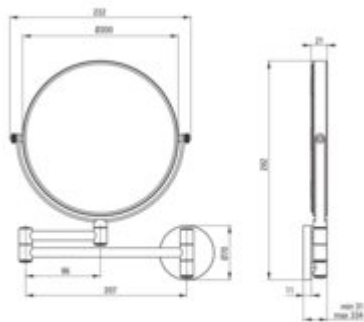

ROUND

Cosmetic mirror, on extension arm

Product code: ADR_R811

EAN: 5907650834779

Color: brushed gold

Warranty [years]: 2

Finish	brushed gold
Surface type	brushed
Material	stainless steel, glass
Height [mm]	282
Width [mm]	232
Depth [mm]	31
Mounting kit included	yes