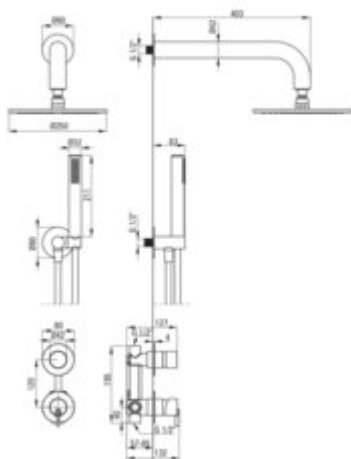

Product code: NQS_R9YK

EAN: 5907650827801

Color: brushed gold

Warranty [years]: 7

Mixer

Mixer type	single-handle, mixer
Installation method	concealed
Flow class [l/min]	S - 15.1-19.8 l/min
Acoustic group [dB]	I (x ≤ 20)

Spout

Spout type	still
Range of shower/ bath spout [mm]	382

Shower overhead

Shape	round
Material	brass
Diameter [mm]	250
Anti-calc	yes
Number of functions	1
Stream type	rain

Hand shower

Number of functions	1
Anti-calc	yes
Stream type	rain
Additional features	cool-out

Hose

Length [mm]	1500
Braid material	PVC
Anti-twist	1

Angled hose connector

Finish	brushed gold
Connection type	for the hose with hand shower holder
Shape	round
Material	brass
Connection thread	yes
Concealed mounting	yes

Features:

- Deante Design Studio Collection
- Noble form and timeless simplicity
- Flush-mounted installation ensures the aesthetics of the bathroom
- The mixer body is made of the highest quality brass
- Adjustable shower hand angle
- Anti-calc system facilitating the removal of limescale deposits
- Anti-calc hand shower
- Anti-twist system, preventing the hose from twisting
- Durable hose ends made of brass
- The set includes an orifice reducing the flow of water
- Cool-out hand shower
- Dedicated cleaning agent, safe for cleaned surfaces
- Only the best materials, the quality of which has been confirmed by laboratory tests
- Innovative and easy to maintain brushed gold coating
- The faucet includes a concealed element
- Coating applied using the PVD method