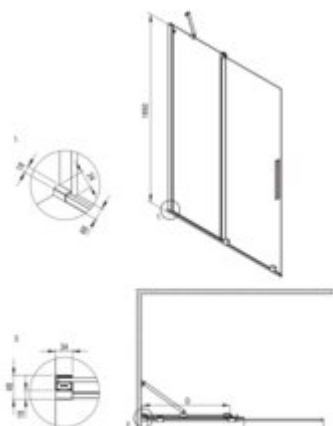

**PRIZMA**  
Shower cabin, square

**Product code:** KPN0P09P09

**EAN:** 5907650884118

**Color:** chrome

**Warranty [years]:** 5

Model	Type	A (mm)	B (mm)	C (mm)	D (mm)
KTJ K388	800x1950	790-800	310	420	370
KTJ K388	900x1950	880-900	360	470	420
KTJ K326	1200x1950	1180-1200	410	520	470
KTJ K326	1200x1950	1180-1200	510	620	570
KTJ K348	1400x1950	1380-1400	510	720	670

**Showe cabin**

Finish	chrome
Shape	square
Width [mm]	900
Length [mm]	900
Height [mm]	1950
Glass finish	transparent
Glass thickness [mm]	6
Active cover	yes
Railing length [mm]	1200
Railings	short to perpendicular wall/long to parallel wall
Reversible doors	yes
Installation without shower tray possible	yes
Possibility to install a railing to a perpendicular wall	yes