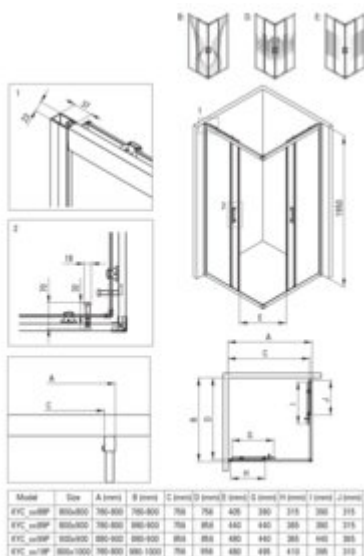

FUNKIA EVO

Shower cabin, square

Product code: KYC_N099P
EAN: 5907650891383
Color: nero
Warranty [years]: 5

Finish	nero
Shape	square
Width [mm]	900
Length [mm]	900
Height [mm]	1950
Glass finish	transparent
Glass thickness [mm]	5
Active cover	yes
Adjustment range up to [mm]	20
Masking of assembly elements	yes
Profiles levelling the curvature of the walls	yes
Reversible doors	yes
Installation without shower tray possible	yes
Double top rollers with ball bearings	yes
Detachable lower rollers	yes
Quick assembly with clips	yes

Features:

- An innovative combination of granite and steel
- Hydrophobic Active-Cover coating that makes it easier for water to run off the glass
- Dedicated to Active Cover surfaces
- Double top rollers with ball bearings
- Bottom rollers allow for the door detachment and easier product care
- Possibility to install the cabin without a shower tray, directly on the tiles
- Safe and durable tempered glass
- Resistance to impacts, chemicals and stains in accordance with PN-EN 14428+A1:2008 norm, c
- The profile system makes it possible to reduce the curvature of the walls
- Covering of assembly elements