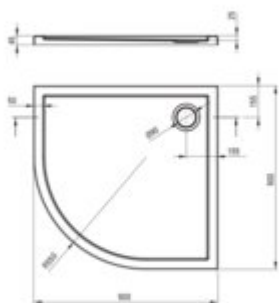

PRIZMA

Acrylic shower tray, half round

Product code: KTJ_093B

EAN: 5907650872375

Color: white

Warranty [years]: 2

Finish	white
Material	acrylic
Shape	half round
Width [mm]	900
Length [mm]	900
Height [mm]	45
arc radius [mm]	550
Installation method	directly on the spout, on the floor level, on the construction material support
Drain diameter	90

Features:

- Durable acrylic material that maintains its shine and color
- Only the best materials, the quality of which has been confirmed by laboratory tests
- For installation at floor level, directly on the screed or supported by construction mater