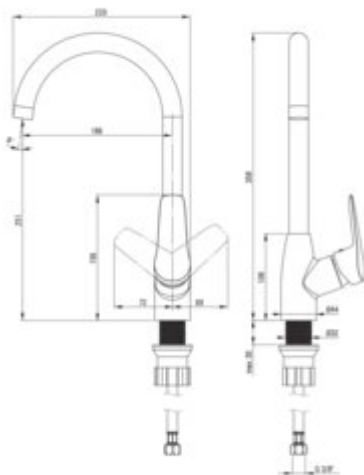

BORO Kitchen tap

Product code: BMO_N62M

EAN: 5907650877202

Color: nero

Warranty [years]: 7

Mixer

Finish	nero
Material	brass
Mixer type	mixer, single-handle
Installation method	standing
Total mixer height [mm]	340
Flow class [l/min]	S - 15.1-19.8 l/min
Acoustic group [dB]	II (20 < x <= 30)

Mixer cartridge

Ceramic cartridge size	35 mm
------------------------	-------

Spout

Spout type	swivel
Material	steel 304

Aerator

Aerator type	honeycomb
Aerator size	M22

Connecting hose

Length [mm]	350
Installation thread	3/8"
Connection thread	M10