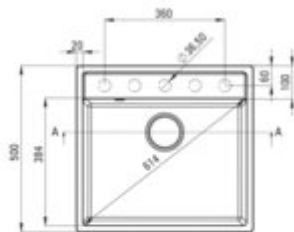

ADEL Granite sink, 1-bowl

Product code: ZLM_510A

EAN: 5907650837657

Color: beige

Warranty [years]: 18

Sink

Finish	beige
Surface type	matte
Material	granite
Installation method	inset
Number of bowls	1
Minimum cabinet width [mm]	600
Width [mm]	500
Length [mm]	530
Height [mm]	204
Bowl depth [mm]	190
Cut-out Length [mm]	510
Cut-out Width [mm]	480
Reversible	yes
Equipped with accessories	yes
Drain diameter	3.5"
Number of pre-drilled holes	5