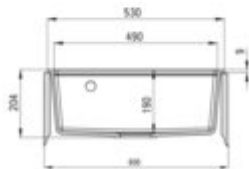

ADEL Granite sink, 1-bowl

Product code: ZLM_510A

EAN: 5907650837657

Color: beige

Warranty [years]: 18

Sink

Finish	beige
Surface type	matte
Material	granite
Installation method	inset
Number of bowls	1
Minimum cabinet width [mm]	600
Width [mm]	500
Length [mm]	530
Height [mm]	204
Bowl depth [mm]	190
Cut-out Length [mm]	510
Cut-out Width [mm]	480
Reversible	yes
Equipped with accessories	yes
Drain diameter	3.5"
Number of pre-drilled holes	5