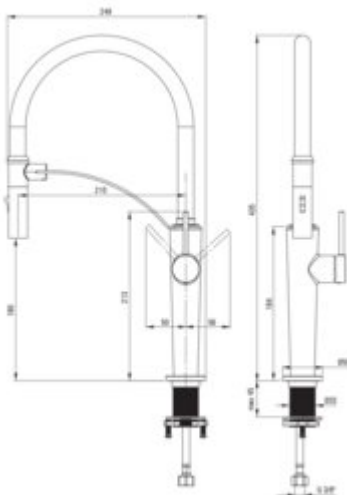

CORDA Kitchen tap

Product code: BRC_N72M

EAN: 5907650864004

Color: nero

Warranty [years]: 7

Mixer

Finish	nero
Material	steel 304
Mixer type	single-handle, mixer
Installation method	standing
Flow class [l/min]	Z - 4-9 l/min
Acoustic group [dB]	I (x ≤ 20)

Mixer cartridge

Ceramic cartridge size	25 mm
------------------------	-------

Spout

Spout type	elastic
Material	silicone

Aerator

Aerator type	honeycomb
Aerator size	M15

Connecting hose

Length [mm]	600
Installation thread	3/8"
Connection thread	M10

Hand shower

Number of functions	2
---------------------	---

Features:

- Deante Design Studio Collection
- The mixer is equipped with a stream aerator
- Z flow class (4-9 l/min) allowing for water consumption reduction
- The mounting sleeve facilitates the installation of the mixer
- 45 cm connection hoses included
- Magnetic spout holder
- Innovative, durable and easy to clean Nero coating
- 2-function spout
- Dedicated cleaning agent, safe for cleaned surfaces