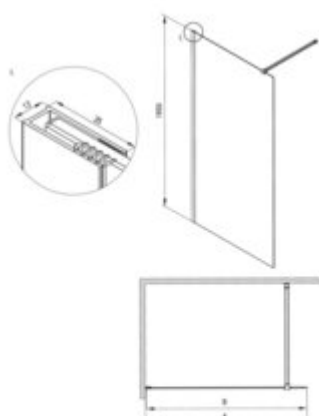

PRIZMA

Shower wall, walk-in

Product code: KTJ_039P

EAN: 5907650839347

Color: chrome

Warranty [years]: 5

Model	Size	A (mm)	B (mm)
KTJ_039P	900x1950	880	1950
KTJ_039P	880x1950	860	1950
KTJ_039P	800x1950	780	1950
KTJ_039P	700x1950	680	1950
KTJ_039P	600x1950	580	1950
KTJ_039P	500x1950	480	1950

Shower door

rails adjustable stiffening the cabin

Showe cabin

Finish	chrome
Width [mm]	900
Height [mm]	1950
Glass finish	transparent
Glass thickness [mm]	6
Active cover	yes
Side dimension [mm]	880
Tempered glass TOTAL WHITE	no
Reversible doors	yes
Installation without shower tray	yes possible

Features:

- Only the best materials, the quality of which has been confirmed by laboratory tests
- Hydrophobic Active-Cover coating that makes it easier for water to run off the glass
- Possibility to install the cabin without a shower tray, directly on the tiles
- Safe and durable tempered glass
- Dedicated to Active Cover surfaces
- Resistance to impacts, chemicals and stains in accordance with PN-EN 14428+A1:2008 norm, c
- Reversible door that allows the cabin to be mounted on the right or left side
- Dedicated cleaning agent, safe for cleaned surfaces
- Free combination of elements