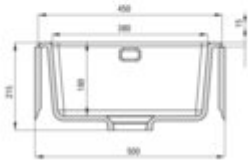

SABOR Ceramic sink, 1-bowl

Product code: ZCB_C103
EAN: 5907650878001
Color: matte cappuccino
Warranty [years]: 2

Sink

Finish	cappuccino
Surface type	matte
Material	ceramic
Installation method	inset, undermount
Number of bowls	1
Minimum cabinet width [mm]	500
Width [mm]	475
Length [mm]	450
Height [mm]	215
Bowl depth [mm]	180
Cut-out Length [mm]	430
Cut-out Width [mm]	455
Reversible	no
Equipped with accessories	yes
Drain diameter	3.5"

Sink waste kit

Finish	steel
Plug type	manual
Low siphon/ Space saver	yes
possibility to connect a dishwasher/ washing machine	yes

Features:

- **ATTENTION!** Before cutting a hole in the tabletop to install the sink, take into account th
- Hard and durable ceramics does not lose its properties with long use
- The sink is equipped with fittings with a connection to the dishwasher
- Dedicated cleaning agent, safe for cleaned surfaces
- Space-saving siphon which facilitates e.g. sorting waste