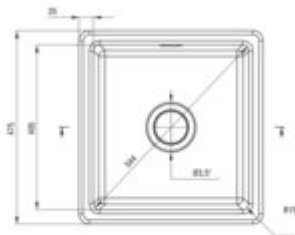

SABOR Ceramic sink, 1-bowl

Product code: ZCB_C103
EAN: 5907650878001
Color: matte cappuccino
Warranty [years]: 2

Sink

Finish	cappuccino
Surface type	matte
Material	ceramic
Installation method	inset, undermount
Number of bowls	1
Minimum cabinet width [mm]	500
Width [mm]	475
Length [mm]	450
Height [mm]	215
Bowl depth [mm]	180
Cut-out Length [mm]	430
Cut-out Width [mm]	455
Reversible	no
Equipped with accessories	yes
Drain diameter	3.5"

Sink waste kit

Finish	steel
Plug type	manual
Low siphon/ Space saver	yes
possibility to connect a dishwasher/ washing machine	yes

Features:

- **ATTENTION!** Before cutting a hole in the tabletop to install the sink, take into account th
- Hard and durable ceramics does not lose its properties with long use
- The sink is equipped with fittings with a connection to the dishwasher
- Dedicated cleaning agent, safe for cleaned surfaces
- Space-saving siphon which facilitates e.g. sorting waste