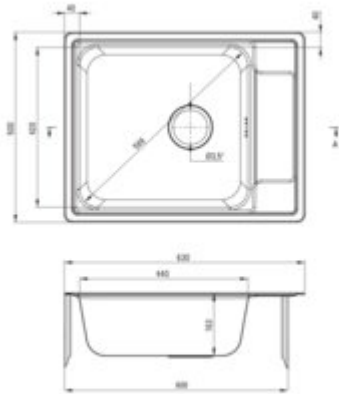

SOUL

Steel sink, 1-bowl with drainer

Product code: ZEO_011B

EAN: 5907650865384

Color: satin

Warranty [years]: 2

Sink

Finish	satin
Surface type	satin
Material	steel 304
Installation method	inset
Number of bowls	1
Minimum cabinet width [mm]	600
Width [mm]	500
Length [mm]	630
Height [mm]	165
Bowl depth [mm]	165
Cut-out Length [mm]	610
Cut-out Width [mm]	480
Reversible	yes
Equipped with accessories	yes
Drain diameter	3.5"

Sink waste kit

Finish	steel
Plug type	manual
Low siphon/ Space saver	yes
possibility to connect a dishwasher/ washing machine	yes

Features:

- High-strength stainless steel
- Natural antiseptic properties of steel
- The sink is equipped with fittings with a connection to the dishwasher
- Finish - satin
- Dedicated cleaning agent, safe for cleaned surfaces
- Reversible steel sink - install with the bowl on the left or right side
- Self-drilling tap hole - without voiding the warranty.