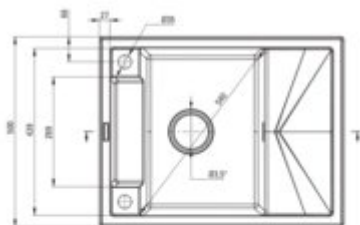

#### Sink

|                            |         |
|----------------------------|---------|
| Finish                     | nero    |
| Surface type               | matte   |
| Material                   | granite |
| Installation method        | inset   |
| Number of bowls            | 1       |
| Minimum cabinet width [mm] | 500     |
| Width [mm]                 | 500     |
| Length [mm]                | 640     |
| Height [mm]                | 219     |
| Bowl depth [mm]            | 205     |
| Cut-out Length [mm]        | 620     |
| Cut-out Width [mm]         | 480     |
| Reversible                 | yes     |
| Equipped with accessories  | yes     |
| Drain diameter             | 3.5"    |
| Number of holes            | 2       |