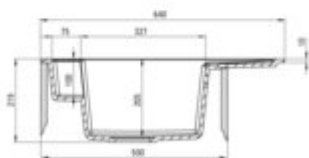

#### Sink

|                            |         |
|----------------------------|---------|
| Finish                     | nero    |
| Surface type               | matte   |
| Material                   | granite |
| Installation method        | inset   |
| Number of bowls            | 1       |
| Minimum cabinet width [mm] | 500     |
| Width [mm]                 | 500     |
| Length [mm]                | 640     |
| Height [mm]                | 219     |
| Bowl depth [mm]            | 205     |
| Cut-out Length [mm]        | 620     |
| Cut-out Width [mm]         | 480     |
| Reversible                 | yes     |
| Equipped with accessories  | yes     |
| Drain diameter             | 3.5"    |
| Number of holes            | 2       |