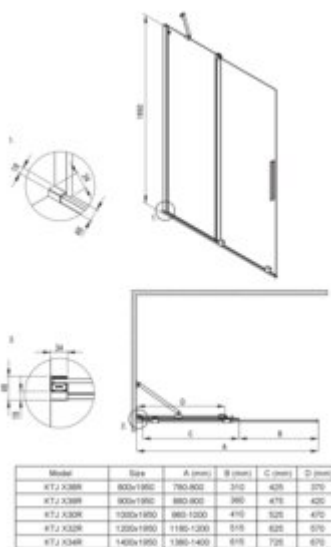

**PRIZMA**  
Shower cabin, rectangular

**Product code:** KPNRP12S09

**EAN:** 5907650899624

**Color:** brushed gold

**Warranty [years]:** 5

**Showe cabin (KTJ\_R32R)**

Finish	brushed gold
Width [mm]	1200
Height [mm]	1950
Glass finish	transparent
Glass thickness [mm]	6
Active cover	yes
Side dimension [mm]	1200
Railings	short to perpendicular wall/long to parallel wall
Tempered glass TOTAL WHITE	no
Reversible doors	yes
Installation without shower tray possible	yes
Possibility to install a railing to a perpendicular wall	yes

**Showe cabin (KTJ\_R39P)**

Finish	brushed gold
Width [mm]	900
Height [mm]	1950
Glass finish	transparent
Glass thickness [mm]	6
Active cover	yes
Side dimension [mm]	880
Tempered glass TOTAL WHITE	no
Reversible doors	yes
Installation without shower tray possible	yes