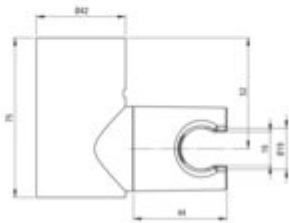

ROUND

Wall bracket, for hand shower

Product code: ANO_R21U

EAN: 5907650834939

Color: brushed gold

Warranty [years]: 2

Finish	brushed gold
Shape	round
Material	ABS
installation	wall-mounted
Hand shower angle adjustment	yes