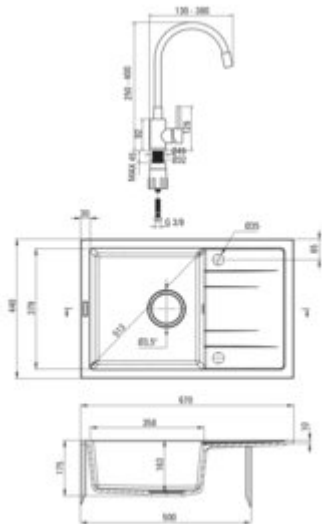

CORIO
Granite sink with tap, with elastic
spout

Product code: ZRCP2113
EAN: 5907650811824
Color: graphite
Warranty [years]: 18

Sink

Finish	graphite
Surface type	matte
Material	granite
Installation method	inset
Number of bowls	1
Minimum cabinet width [mm]	500
Width [mm]	440
Length [mm]	670
Height [mm]	175
Bowl depth [mm]	163
Cut-out Length [mm]	650
Cut-out Width [mm]	420
Reversible	yes
Equipped with accessories	yes
Drain diameter	3.5"
Number of holes	2
Hydrophobicity	yes

Mixer

Finish	steel, black
Mixer type	single-handle, mixer
Installation method	standing
Flow class [l/min]	A <= 15 (9.1 - 15)
Acoustic group [dB]	I (x <= 20)

Mixer cartridge

Ceramic cartridge size	35 mm
------------------------	-------

Spout

Spout type	elastic
Mixer spout range [mm]	380

Aerator

Aerator type	honeycomb
Aerator size	M22

Connecting hose

Length [mm]	600
Installation thread	3/8"
Connection thread	M10

Features:

- Properties of Deante granite: resistance to impact, high temperature, discoloration, therm
- The sink is equipped with fittings with a connection to the dishwasher
- Hydrophobic properties repel water molecules
- Dedicated cleaning agent, safe for cleaned surfaces
- Space-saving siphon which facilitates e.g. sorting waste
- 45 cm connection hoses included
- The mixer is equipped with a stream aerator
- Longest, 18 years warranty
- Reversible sink - possibility to install the bowl on the left or the right side
- The mounting sleeve facilitates the installation of the mixer