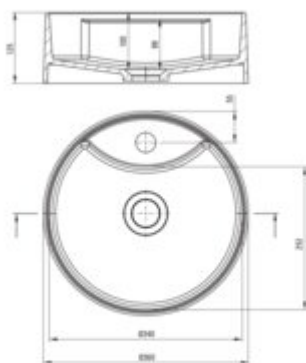

SILIA

Granite washbasin, countertop

Product code: CQS_AU4B

EAN: 5907650860914

Color: alabaster

Warranty [years]: 10

Finish	alabaster
Material	granite
Installation method	countertop/standing
Height [mm]	125
Depth [mm]	100
Hole for the tap	yes
Antibacterial	yes
Hydrophobicity	yes
Without overflow	yes

Features:

- Deante Design Studio Collection
- Only the best materials, the quality of which has been confirmed by laboratory tests
- Properties of Deante granite: resistance to impact, high temperature, discoloration, therm
- Hydrophobic properties repel water molecules
- Dedicated cleaning agent, safe for cleaned surfaces
- The finish enriched with silver ions adds antiseptic properties