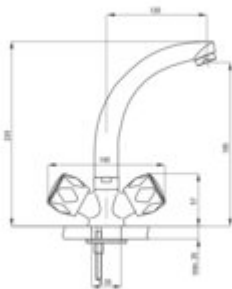

TENO

Washbasin tap

Product code: BON_020D

EAN: 5908212049723

Color: chrome

Warranty [years]: 5

Mixer

Finish	chrome
Material	brass
Mixer type	two-handle, mixer
Installation method	standing
Total mixer height [mm]	224
Flow class [l/min]	S - 15.1-19.8 l/min
Acoustic group [dB]	II (20 < x <= 30)

Mixer cartridge

Ceramic cartridge size	1/2"
------------------------	------

Spout

Spout type	swivel
Mixer spout range [mm]	120
Material	steel 304

Aerator

Aerator type	honeycomb
Aerator size	M24

Connecting hose

Length [mm]	350
Installation thread	3/8"
Connection thread	M10

Features:

- Cleaning agent for fixtures in all colors available