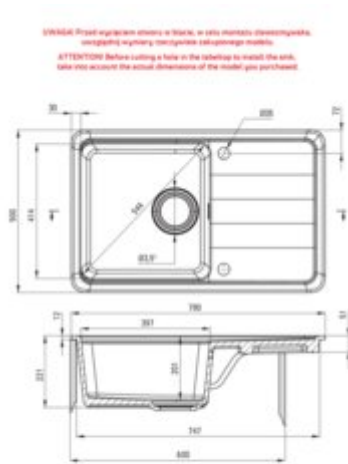

MOMI

Ceramic sink, 1-bowl with drainer

Product code: ZCM_6113

EAN: 5907650846109

Color: white

Warranty [years]: 2

Sink

Finish	white
Surface type	shine
Material	ceramic
Installation method	inset
Number of bowls	1
Minimum cabinet width [mm]	600
Width [mm]	500
Length [mm]	780
Height [mm]	250
Bowl depth [mm]	201
Cut-out Length [mm]	760
Cut-out Width [mm]	480
Reversible	yes
Equipped with accessories	yes
Drain diameter	3.5"
Number of holes	2

Sink waste kit

Finish	steel
Plug type	automatic, with a button
Low siphon/ Space saver	yes
possibility to connect a dishwasher/ washing machine	yes

Features:

- Harmonious design
- Deep bowl
- Automatic CLICK plug
- Chopping board included
- Granite drain cover
- Reversible sink - possibility to install the bowl on the left or the right side
- The sink is equipped with fittings with a connection to the dishwasher
- Hard and durable ceramics does not lose its properties with long use
- Space-saving siphon which facilitates e.g. sorting waste
- Deante Design Studio Collection