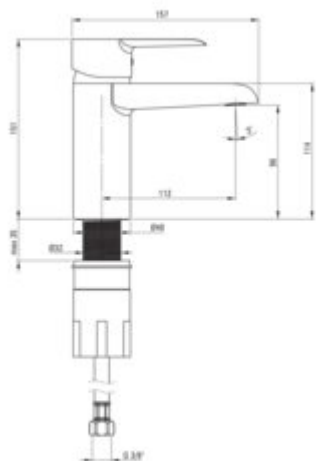

CORIO

Washbasin tap

Product code: BFCE020M

EAN: 5908212098943

Color: chrome

Warranty [years]: 7

Mixer

Finish	chrome
Material	brass
Mixer type	single-handle, mixer
Installation method	standing
Total mixer height [mm]	151
Flow class [l/min]	Z - 4-9 l/min
Acoustic group [dB]	I (x <= 20)

Mixer cartridge

Ceramic cartridge size	40 mm
Eco-click cartridge	yes

Spout

Mixer spout range [mm]	112
Material	brass

Aerator

Aerator type	flat
Aerator size	M24

Connecting hose

Length [mm]	450
Installation thread	3/8"
Connection thread	M10

Features:

- The mixer body is made of the highest quality brass
- The mixer is equipped with a stream aerator
- Two-step ECO-click cartridge, allowing to reduce the water flow below 5 l/min
- The mounting sleeve facilitates the installation of the mixer
- 45 cm connection hoses included
- Z flow class (4-9 l/min) allowing for water consumption reduction
- Only the best materials, the quality of which has been confirmed by laboratory tests
- Cleaning agent for fixtures in all colors available