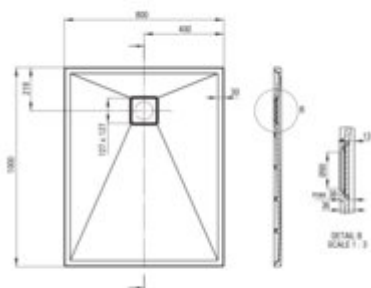

CORREO Granite shower tray, rectangular

Product code: KQR_S46B

EAN: 5908212095782

Color: metallic grey

Warranty [years]: 10

Finish	metallic grey
Material	granite
Shape	rectangular
Width [mm]	800
Length [mm]	1000
Height [mm]	36
Installation method	directly on the spout, on the floor level, on the construction material support
Drain diameter	90
possibility to cut to size	yes
Hydrophobicity	yes

Features:

- Properties of Deante granite: resistance to impact, high temperature, discoloration, therm
- Hydrophobic properties repel water molecules
- The finish enriched with silver ions adds antiseptic properties
- For installation at floor level, directly on the screed or supported by construction mater
- Possibility of cutting the granite shower tray
- Warning! The NHC_029C siphon fits this shower tray
- Warning! The NHC_029D siphon fits this shower tray
- Dedicated cleaning agent, safe for cleaned surfaces
- Only the best materials, the quality of which has been confirmed by laboratory tests
- Anti-slip properties of granite shower trays