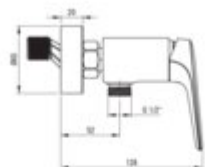

SANO
Shower mixer, wall-mounted

Product code: BLN_040M

EAN: 5908212077177

Color: chrome

Warranty [years]: 5

Mixer

Finish	chrome
Material	brass
Mixer type	single-handle, mixer
Flow class [l/min]	A <= 15 (9.1 - 15)
Acoustic group [dB]	II (20 < x <= 30)

Mixer cartridge

Ceramic cartridge size	30 mm
------------------------	-------

Features:

- Only the best materials, the quality of which has been confirmed by laboratory tests
- The mixer body is made of the highest quality brass
- Cleaning agent for fixtures in all colors available