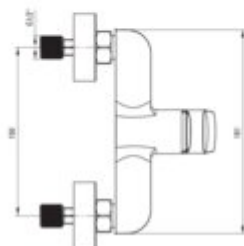

SANO
Shower mixer, wall-mounted

Product code: BLN_040M

EAN: 5908212077177

Color: chrome

Warranty [years]: 5

Mixer

Finish	chrome
Material	brass
Mixer type	single-handle, mixer
Flow class [l/min]	A <= 15 (9.1 - 15)
Acoustic group [dB]	II (20 < x <= 30)

Mixer cartridge

Ceramic cartridge size	30 mm
------------------------	-------

Features:

- Only the best materials, the quality of which has been confirmed by laboratory tests
- The mixer body is made of the highest quality brass
- Cleaning agent for fixtures in all colors available