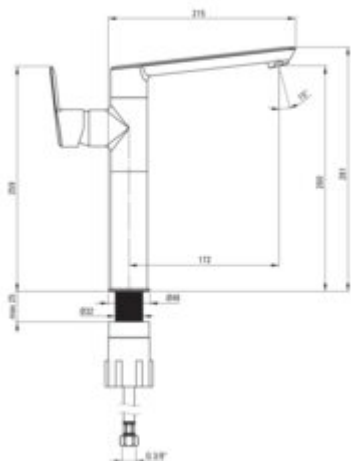

ARNIKA

Washbasin tap, tall

Product code: BQA_020K

EAN: 5907650827276

Color: chrome

Warranty [years]: 7

Mixer

Finish	chrome
Material	brass
Mixer type	mixer, single-handle
Installation method	standing
Total mixer height [mm]	289
Flow class [l/min]	A <= 15 (9.1 - 15)
Acoustic group [dB]	I (x <= 20)

Mixer cartridge

Ceramic cartridge size	35 mm
------------------------	-------

Spout

Spout type	swivel
Mixer spout range [mm]	172
Material	brass

Aerator

Aerator type	silicone
Aerator size	M22
Water flow reduction	to 9 l/min

Connecting hose

Length [mm]	450
Installation thread	3/8"
Connection thread	M10

Features:

- Deante Design Studio Collection
- Design full of beauty and harmony
- The mixer body is made of the highest quality brass
- The mixer is equipped with a stream aerator
- Silicone aerator for easy limescale removal
- The mounting sleeve facilitates the installation of the mixer
- 45 cm connection hoses included
- The variety of colours gives many arrangement possibilities
- Only the best materials, the quality of which has been confirmed by laboratory tests
- we recommend buying a universal plug in the color of the mixer
- The lever on the side makes it easier to keep the spout clean
- Cleaning agent for fixtures in all colors available