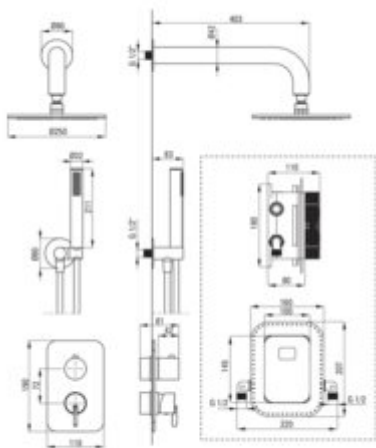

SILIA
Concealed shower set, with mixer
BOX

Product code: BXYAQSM
EAN: 5907650858782
Color: bianco
Warranty [years]: 7

Mixer (BXY_AQSM)

Mixer type	Concealed BOX
Installation method	concealed

Mixer (BXY_X44M)

Mixer type	Concealed BOX, mixer
Installation method	concealed
Flow class [l/min]	B ≤ 25.2 (19.9 - 25.2)
Acoustic group [dB]	I (x ≤ 20)

Spout

Spout type	still
Range of shower/ bath spout [mm]	382

Shower overhead

Shape	round
Material	steel 304
thickness	55
Diameter [mm]	250
Anti-calc	yes
Number of functions	1
Stream type	rain
Quick response time for turning the water on and off	yes

Hand shower

Number of functions	1
Anti-calc	yes
Stream type	rain
Additional features	cool-out

Hose

Length [mm]	1500
Braid material	PVC
Anti-twist	1

Angled hose connector

Finish	bianco
Connection type	for the hose with hand shower holder
Shape	round
Material	brass
Connection thread	yes
Concealed mounting	yes