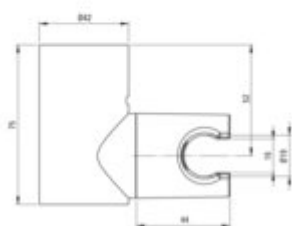

## Wall bracket, for hand shower

**Product code:** ANO\_D21U

**EAN:** 5907650834922

**Color:** titanium

**Warranty [years]:** 2

Finish	titanium
Shape	round
Material	ABS
installation	wall-mounted
Hand shower angle adjustment	yes