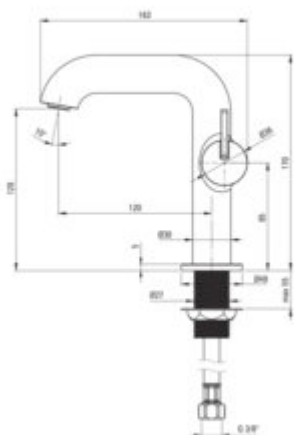

SILIA

Washbasin tap

Product code: BQS_C24M

EAN: 5907650869061

Color: brushed bronze

Warranty [years]: 7

Mixer

Finish	brushed bronze
Material	brass
Mixer type	single-handle, mixer
Installation method	standing
Total mixer height [mm]	170
Flow class [l/min]	Z - 4-9 l/min

Mixer cartridge

Ceramic cartridge size	25 mm
------------------------	-------

Spout

Spout type	still
Mixer spout range [mm]	120
Material	brass

Aerator

Aerator type	swivel, flat
Aerator size	M24

Connecting hose

Length [mm]	450
Installation thread	3/8"
Connection thread	M10

Features:

- Deante Design Studio Collection
- Coating applied using the PVD method
- Innovative and easy-to-maintain coating - brushed bronze
- Noble form and timeless simplicity
- The mixer body is made of the highest quality brass
- The movable aerator allows you to direct the water stream
- The mixer is equipped with a stream aerator
- The mounting sleeve facilitates the installation of the mixer
- 45 cm connection hoses included
- Z flow class (4-9 l/min) allowing for water consumption reduction
- The lever on the side makes it easier to keep the spout clean
- Only the best materials, the quality of which has been confirmed by laboratory tests
- Cleaning agent for fixtures in all colors available