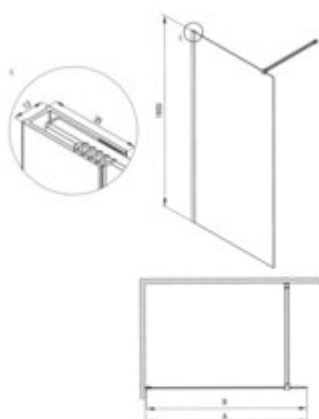

PRIZMA

Shower wall, walk-in

Product code: KTJ_D31P

EAN: 5907650881575

Color: titanium

Warranty [years]: 5

Shower door

rails adjustable stiffening the cabin

Showe cabin

Width [mm]	1100
Height [mm]	1950
Glass finish	transparent
Glass thickness [mm]	6
Active cover	yes
Side dimension [mm]	1080
Reversible doors	yes
Installation without shower tray	yes

possible

Features:

- Safe and durable tempered glass
- Possibility to install the cabin without a shower tray, directly on the tiles
- Hydrophobic Active-Cover coating that makes it easier for water to run off the glass
- Dedicated to Active Cover surfaces
- Only the best materials, the quality of which has been confirmed by laboratory tests
- Reversible door that allows the cabin to be mounted on the right or left side
- Resistance to impacts, chemicals and stains in accordance with PN-EN 14428+A1:2008 norm, c
- Can be combined with a second sliding wall and the Prizma walk-in shower wall
- Possibility of mounting the cabin directly on tiles or on Correo granite (KQR) and Kerria Plus acrylic (KTS) shower trays
- Free combination of elements