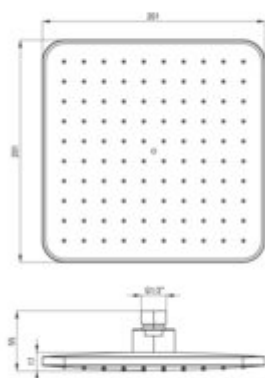

## Shower head, 1-function

**Product code:** NER\_N38K

**EAN:** 5907650813965

**Color:** nero

**Warranty [years]:** 2

Finish	nero
Shape	square
Material	ABS
Width [mm]	201
Length [mm]	201
Number of functions	1
Anti-calc	yes
Stream type	rain
Flow class [l/min]	15<= S <20 (15 - 19.9)
Connection thread 1/2"	yes