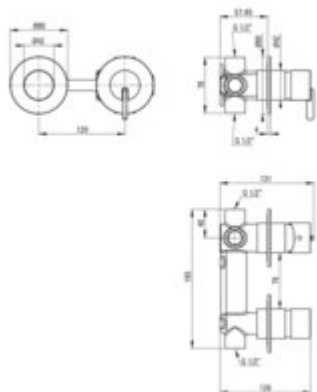

SILIA Shower mixer

Product code: BQS_A46P

EAN: 5907650863625

Color: bianco

Warranty [years]: 7

Mixer

Finish	bianco
Material	brass
Mixer type	single-handle, mixer
Installation method	concealed
Flow class [l/min]	S - 15.1-19.8 l/min
Acoustic group [dB]	I (x ≤ 20)

Mixer cartridge

Ceramic cartridge size	35 mm
------------------------	-------

Function switch

Switch type	click mechanical
-------------	------------------

Features:

- Deante Design Studio Collection
- Only the best materials, the quality of which has been confirmed by laboratory tests
- Noble form and timeless simplicity
- Ceramic mechanical Click type function switch
- Cleaning agent for fixtures in all colors available
- Innovative and easy-to-maintain coating - bianco