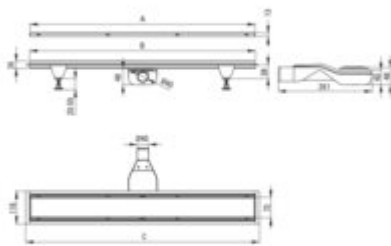

# Linear drain, floor

**Product code:** KOS\_010D

**EAN:** 5907650879275

**Color:** brushed steel

**Warranty [years]:** 10

Model	A (mm)	B (mm)	C (mm)
KOS-010D	600	600	600
KOS-010D	600	700	700
KOS-010D	700	600	600
KOS-010D	600	600	600
KOS-010D	600	1000	1000

Finish	brushed steel
Length [mm]	1000
Material	stainless steel
Siphon flow [l/min]	36
Siphon 360 degrees	yes
Siphon included	yes
Siphon cleaned from the top	yes
Connection diameter [mm]	50
adjustable feet included	yes
Reversible drain	yes
Waterproofing mat	yes

## Features:

- The drain is made of high quality stainless steel
- The set includes feet for easy leveling and a hook for removing the grate
- Easy to clean siphon
- Only the best materials, the quality of which has been confirmed by laboratory tests
- Hygienic certificate of the National Institute of Hygiene confirming the product's compliance
- Dedicated cleaning agent, safe for cleaned surfaces
- Possibility to choose installation method
- Insert wet/dry - effective barrier against sewage odors