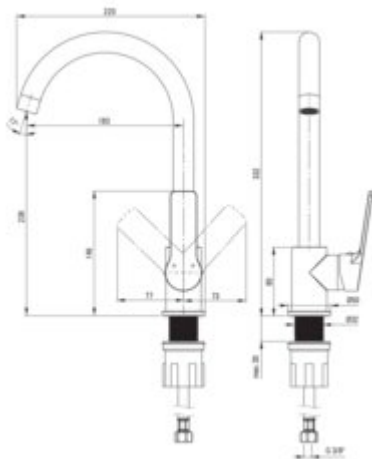

LOCO Kitchen tap

Product code: BLC_062M

EAN: 5907650830641

Color: chrome

Warranty [years]: 5

Mixer

Finish	chrome
Mixer type	single-handle, mixer
Installation method	standing
Total mixer height [mm]	332
Flow class [l/min]	Z - 4-9 l/min
Acoustic group [dB]	II (20 < x <= 30)

Mixer cartridge

Ceramic cartridge size	30 mm
------------------------	-------

Spout

Mixer spout range [mm]	183
Material	steel 304

Aerator

Aerator type	honeycomb
Aerator size	M22

Connecting hose

Length [mm]	350
Installation thread	3/8"
Connection thread	M10

Features:

- Z flow class (4-9 l/min) allowing for water consumption reduction
- The mixer is equipped with a stream aerator
- The mounting sleeve facilitates the installation of the mixer
- 45 cm connection hoses included
- Only the best materials, the quality of which has been confirmed by laboratory tests
- Cleaning agent for fixtures in all colors available