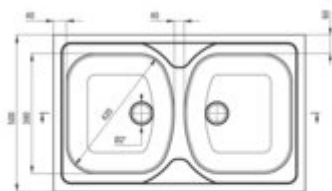

TANGO

Steel sink, 2-bowl

Product code: ZM5_320N

EAN: 5907650846499

Color: décor

Warranty [years]: 2

Sink

| | |
|----------------------------|-----------|
| Finish | décor |
| Surface type | décor |
| Material | steel 201 |
| Installation method | lay-on |
| Number of bowls | 2 |
| Minimum cabinet width [mm] | 800 |
| Width [mm] | 500 |
| Length [mm] | 800 |
| Height [mm] | 130 |
| Bowl depth [mm] | 130 |
| 2nd bowl depth [mm] | 130 |
| Equipped with accessories | yes |
| Drain diameter | 2" |

Sink waste kit

| | |
|---|--------|
| Finish | steel |
| Plug type | manual |
| Low siphon/ Space saver | yes |
| possibility to connect a dishwasher/ washing machine | yes |

Features:

- High-strength stainless steel
- The sink is equipped with fittings with a connection to the dishwasher
- Natural antiseptic properties of steel
- The décor finish has increased scratch resistance
- Dedicated cleaning agent, safe for cleaned surfaces
- Self-drilling tap hole - without voiding the warranty.