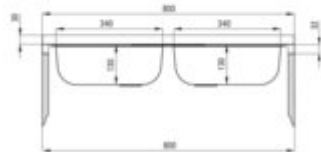

TANGO

Steel sink, 2-bowl

Product code: ZM5_320N

EAN: 5907650846499

Color: décor

Warranty [years]: 2

Sink

| | |
|----------------------------|-----------|
| Finish | décor |
| Surface type | décor |
| Material | steel 201 |
| Installation method | lay-on |
| Number of bowls | 2 |
| Minimum cabinet width [mm] | 800 |
| Width [mm] | 500 |
| Length [mm] | 800 |
| Height [mm] | 130 |
| Bowl depth [mm] | 130 |
| 2nd bowl depth [mm] | 130 |
| Equipped with accessories | yes |
| Drain diameter | 2" |

Sink waste kit

| | |
|---|--------|
| Finish | steel |
| Plug type | manual |
| Low siphon/ Space saver | yes |
| possibility to connect a dishwasher/ washing machine | yes |

Features:

- High-strength stainless steel
- The sink is equipped with fittings with a connection to the dishwasher
- Natural antiseptic properties of steel
- The décor finish has increased scratch resistance
- Dedicated cleaning agent, safe for cleaned surfaces
- Self-drilling tap hole - without voiding the warranty.