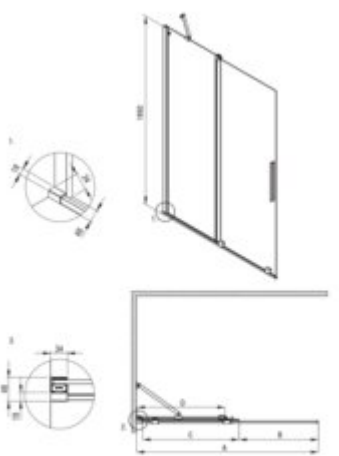

PRIZMA Shower wall, walk-in

Product code: KTJ_A39R

EAN: 5907650849421

Color: bianco

Warranty [years]: 5

Model	Size	A (mm)	B (mm)	C (mm)	D (mm)
KTJ K38R	800x1950	780-800	310	420	370
KTJ K39R	900x1950	880-900	360	470	420
KTJ K30R	1000x1950	980-1000	410	520	470
KTJ K32R	1200x1950	1180-1200	510	620	570
KTJ K34R	1400x1950	1380-1400	610	720	670

Finish	bianco
Width [mm]	900
Height [mm]	1950
Glass finish	transparent
Glass thickness [mm]	6
Active cover	yes
Side dimension [mm]	900
Railings	short to perpendicular wall/long to parallel wall
Tempered glass TOTAL WHITE	no
Reversible doors	yes
Installation without shower tray possible	yes
Possibility to install a railing to a perpendicular wall	yes

Features:

- Can be combined with a second sliding wall and the Prizma walk-in shower wall
- Safe and durable tempered glass
- Possibility to install the cabin without a shower tray, directly on the tiles
- Hydrophobic Active-Cover coating that makes it easier for water to run off the glass
- Dedicated to Active Cover surfaces
- Only the best materials, the quality of which has been confirmed by laboratory tests
- Reversible door that allows the cabin to be mounted on the right or left side
- The railings give the structure rigidity
- Resistance to impacts, chemicals and stains in accordance with PN-EN 14428+A1:2008 norm, c
- Dedicated cleaning agent, safe for cleaned surfaces
- Possibility of mounting the cabin directly on tiles or on Correo granite (KQR) and Kerria Plus acrylic (KTS) shower trays
- The set includes two rails - short and long
- Free combination of elements