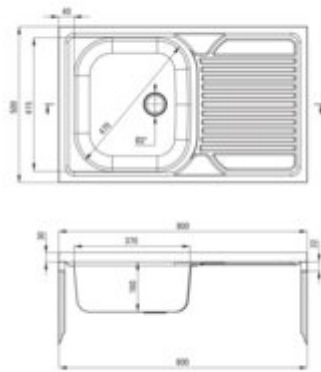

### Sink

Finish	satin
Surface type	satin
Material	steel 201
Installation method	lay-on
Number of bowls	1
Minimum cabinet width [mm]	800
Width [mm]	500
Length [mm]	800
Height [mm]	160
Bowl depth [mm]	160
Equipped with accessories	yes
Drain diameter	2"