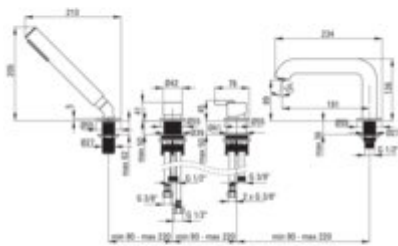

SILIA

Bath mixer, 4-hole

Product code: BQS_D14M

EAN: 5907650818489

Color: titanium

Warranty [years]: 7

Mixer

Finish	titanium
Material	brass
Mixer type	single-handle, mixer
Installation method	standing
Total mixer height [mm]	205
Flow class [l/min]	A <= 15 (9.1 - 15)
Acoustic group [dB]	I (x <= 20)

Mixer cartridge

Ceramic cartridge size	35 mm
------------------------	-------

Spout

Spout type	still
Mixer spout range [mm]	191
Material	brass

Function switch

Switch type	ceramic mechanical
-------------	--------------------

Aerator (XDCH2TUN0)

Aerator size	M24
--------------	-----

Aerator (XDCTOPC00)

Aerator type	flat, swivel, silicone
Aerator size	M24

Connecting hose

Length [mm]	450
Installation thread	3/8"
Connection thread	M12

Hose

Length [mm]	1500
Braid type	single-braided

Hand shower

Number of functions	1
Anti-calc	yes
Additional features	cool-out

Features:

- Deante Design Studio Collection
- Noble form and timeless simplicity
- Mechanical ceramic Click type function switch
- Innovative, durable and easy to clean Titanium coating
- The mixer body is made of the highest quality brass
- Silicone aerator for easy limescale removal
- Only the best materials, the quality of which has been confirmed by laboratory tests
- Anti-calc hand shower
- The mounting sleeve facilitates the installation of the mixer
- Durable hose ends made of brass
- 45 cm connection hoses included
- The movable aerator allows you to direct the water stream
- Cool-out hand shower
- Cleaning agent for fixtures in all colors available