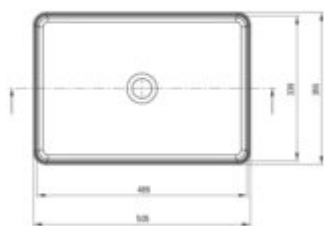

SQUARE Ceramic washbasin, countertop

Product code: CGS_6U5S

EAN: 5907650862697

Color: white

Warranty [years]: 10

Finish	white
Material	ceramic
Installation method	countertop/standing
Width [mm]	355
Length [mm]	505
Height [mm]	120
Depth [mm]	98
Without overflow	yes

Features:

- Hard and durable ceramics does not lose its properties with long use
- Antibacterial coating, preventing the growth of microorganisms
- Only the best materials, the quality of which has been confirmed by laboratory tests
- Dedicated cleaning agent, safe for cleaned surfaces