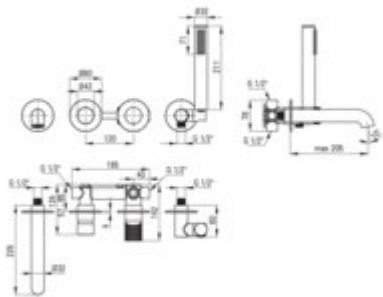

SILIA HEXA

Bath mixer, 4-hole

Product code: BHS_R18P
EAN: 5907650886815
Color: brushed gold
Warranty [years]: 7

Mixer

Finish	brushed gold
Material	brass
Mixer type	single-handle, mixer
Installation method	concealed
Total mixer height [mm]	226
Flow class [l/min]	A <= 15 (9.1 - 15)
Acoustic group [dB]	I (x <= 20)

Mixer cartridge

Ceramic cartridge size	35 mm
------------------------	-------

Spout

Spout type	still
Material	brass

Function switch

Switch type	click mechanical
-------------	------------------

Aerator (NQS_R81K)

Aerator type	silicone, laminar
Aerator size	M24

Aerator (XDCTOPC00)

Aerator type	flat, swivel, silicone
Aerator size	M24

Hose

Length [mm]	1500
Anti-twist	1

Hand shower

Number of functions	1
Anti-calc	yes
Additional features	cool-out

Features:

- Deante Design Studio Collection
- Decorative lever - jewelry for your bathroom
- Noble form and timeless simplicity
- Coating applied using the PVD method
- Innovative and easy to maintain brushed gold coating
- Mechanical ceramic Click type function switch
- The mixer body is made of the highest quality brass
- Flush-mounted installation ensures the aesthetics of the bathroom
- The faucet includes a concealed element
- Adjustable shower hand angle
- Anti-calc hand shower
- Anti-twist system, preventing the hose from twisting
- Durable hose ends made of brass
- Only the best materials, the quality of which has been confirmed by laboratory tests
- Cool-out hand shower
- Silicone aerator for easy limescale removal
- Cleaning agent for fixtures in all colors available