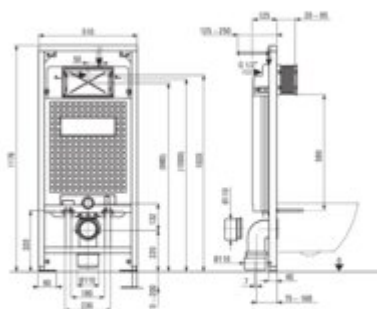

BORO

Toilet set, concealed

Product code: CMOS6SPW

EAN: 5907650884088

Color: chrome, white

Warranty [years]: 10

Concealed toilet frame

Frame height adjustment [mm]	200
Tank capacity [l]	9
Double flushing [l]	3/6
Designated for light casing	yes
Designated for installation in front of the load-bearing wall	yes
Connection valve G1/2"	yes
Silent flushing and filling	yes
Mounting bolts spacing 180 mm and 230 mm	yes

Toilet bowl

Finish	white
Type	wall-mounted
Rim type	rimless
Hidden mountings	no

Flush button

Finish	chrome
Surface type	shine
Button type	duple

Features:

- Only the best materials, the quality of which has been confirmed by laboratory tests
- Hard and durable ceramics does not lose its properties with long use
- Soft-closing toilet seat
- Antibacterial coating, preventing the growth of microorganisms
- Rimless bowl for easy cleaning and hygiene
- Hygienic certificate of the National Institute of Hygiene confirming the product's compliance
- Dual button, allowing adjustment of the amount of water used for flushing
- Innovative concealed frame
- Dedicated cleaning agent, safe for cleaned surfaces