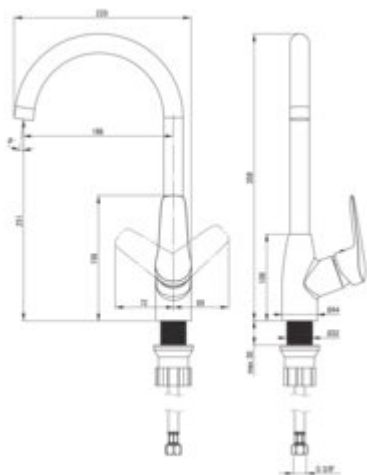

## Mixer

Finish	chrome
Material	brass
Mixer type	single-handle, mixer
Installation method	standing
Total mixer height [mm]	340
Flow class [l/min]	S - 15.1-19.8 l/min
Acoustic group [dB]	II (20 < x <= 30)

## Mixer cartridge

Ceramic cartridge size	35 mm
------------------------	-------

## Spout

Spout type	swivel
Mixer spout range [mm]	181
Material	steel 304

## Connecting hose

Length [mm]	350
Installation thread	3/8"
Connection thread	M10