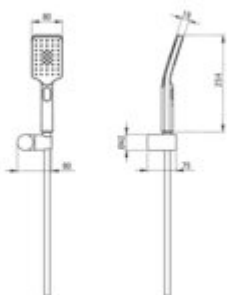

BLUR

Shower set, with fixed bracket

Product code: NGA_D41K

EAN: 5907650880424

Color: titanium

Warranty [years]: 2

Hand shower holder

Finish	titanium
Shape	round
Material	ABS
installation	wall-mounted
Hand shower angle adjustment	yes

Hose

Finish	titanium
Length [mm]	1500
Braid material	PVC
Tip material	brass
end at the faucet - type	conical
Dimension	1/2"
end at the shower hand - type	conical
Dimension	1/2"
Water flow reduction [l/min]	6
Anti-twist	1

Shower set

Finish	titanium
Point holder	yes
Material	ABS
Flow class [l/min]	12 ≤ A < 15 (12 - 14.9)

Hand shower

Finish	titanium
Number of functions	3
Shape	rectangular
Anti-calc	yes
Material	ABS
Stream type	rain, mixed, mist
Flow class [l/min]	12 ≤ A < 15 (12 - 14.9)
Connection thread 1/2"	yes

Features:

- Innovative, durable and easy to clean Titanium coating
- Anti-calc hand shower
- Shower hand angle adjustment
- Anti-twist system, preventing the hose from twisting
- Cleaning agent for fixtures in all colors available
- Durable hose ends made of brass
- Only the best materials, the quality of which has been confirmed by laboratory tests