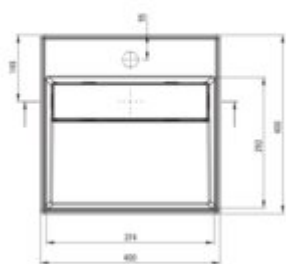

CORREO
Granite washbasin, countertop

Product code: CQR_AU4M

EAN: 5907650865148

Color: alabaster

Warranty [years]: 10

Finish	alabaster
Material	granite
Installation method	countertop/standing
Width [mm]	400
Length [mm]	400
Height [mm]	130
Depth [mm]	120
Pre-drilled tap holes	1
Antibacterial	yes
Hydrophobicity	yes
Without overflow	yes

Features:

- Hydrophobic properties repel water molecules
- Properties of Deante granite: resistance to impact, high temperature, discoloration, therm
- The finish enriched with silver ions adds antiseptic properties
- Only the best materials, the quality of which has been confirmed by laboratory tests
- Dedicated cleaning agent, safe for cleaned surfaces