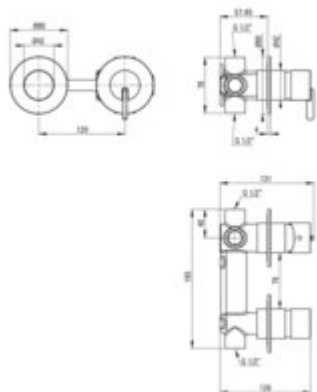

SILIA Shower mixer

Product code: BQS_R46P

EAN: 5907650863632

Color: brushed gold

Warranty [years]: 7

Mixer

| | |
|---------------------|----------------------|
| Finish | brushed gold |
| Material | brass |
| Mixer type | single-handle, mixer |
| Installation method | concealed |
| Flow class [l/min] | S - 15.1-19.8 l/min |
| Acoustic group [dB] | I (x ≤ 20) |

Mixer cartridge

| | |
|------------------------|-------|
| Ceramic cartridge size | 35 mm |
|------------------------|-------|

Function switch

| | |
|-------------|------------------|
| Switch type | click mechanical |
|-------------|------------------|