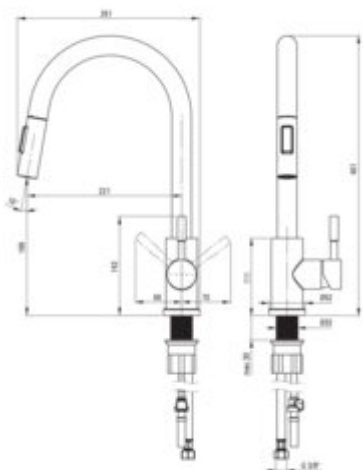

LIMA

Kitchen tap

Product code: BBM_F72M

EAN: 5907650809265

Color: brushed steel

Warranty [years]: 7

Mixer

Finish	steel
Material	steel 304
Mixer type	single-handle, mixer
Installation method	standing
Total mixer height [mm]	401
Flow class [l/min]	Z - 4-9 l/min
Acoustic group [dB]	II (20 < x <= 30)
Check valves	no

Mixer cartridge

Ceramic cartridge size	35 mm
------------------------	-------

Spout

Spout type	swivel, pull-out
Mixer spout range [mm]	221
Material	stainless steel

Aerator

Aerator type	honeycomb
--------------	-----------

Connecting hose

Length [mm]	600
Installation thread	3/8"
Connection thread	M8

Hose

Length [mm]	1500
-------------	------

Hand shower

Number of functions	2
---------------------	---

Features:

- The mixer with functional pull-out spout
- 2-function hand shower (rain and air stream)
- The mounting sleeve facilitates the installation of the mixer
- 45 cm connection hoses included
- Z flow class (4-9 l/min) allowing for water consumption reduction
- The mixer is equipped with non-return valves so that the mixed water does not flow back in
- The mixer is equipped with a stream aerator
- Only the best materials, the quality of which has been confirmed by laboratory tests
- Cleaning agent for fixtures in all colors available